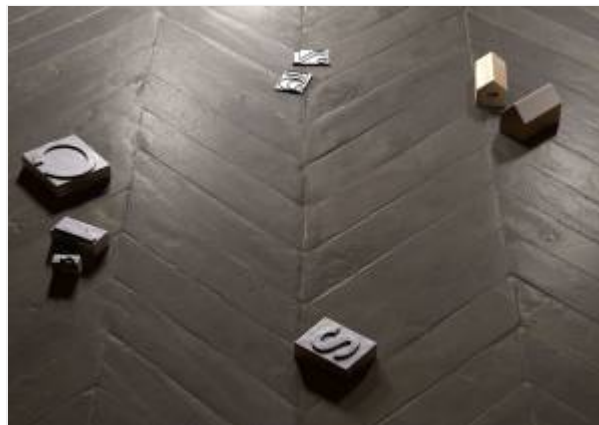

bentanji

Ceramic wood tile (116 x 91, 24 cm)

Product Code: 200010

License: [Royalty Free License](#)

Poly count: 0

Price: € 9,84

Software versions

(Once you've bought the product, you'll be able to download the files from your account page)

- Small

Description:

These textures are three-dimensional scans of real surfaces with scanning high definition 3D technology.

Ceramic tiles (116 x 91, 24 cm) with elevation and displacement maps.

This file includes:

- Seamless texture
- Real size 116 x 91, 24 cm
- Pixel size 5032 x3958
- Diffuse map
- Normal map
- Displacement map
- Roughness map

Tags:

textures, ceramic wood tile 116 x 91, 24 cm